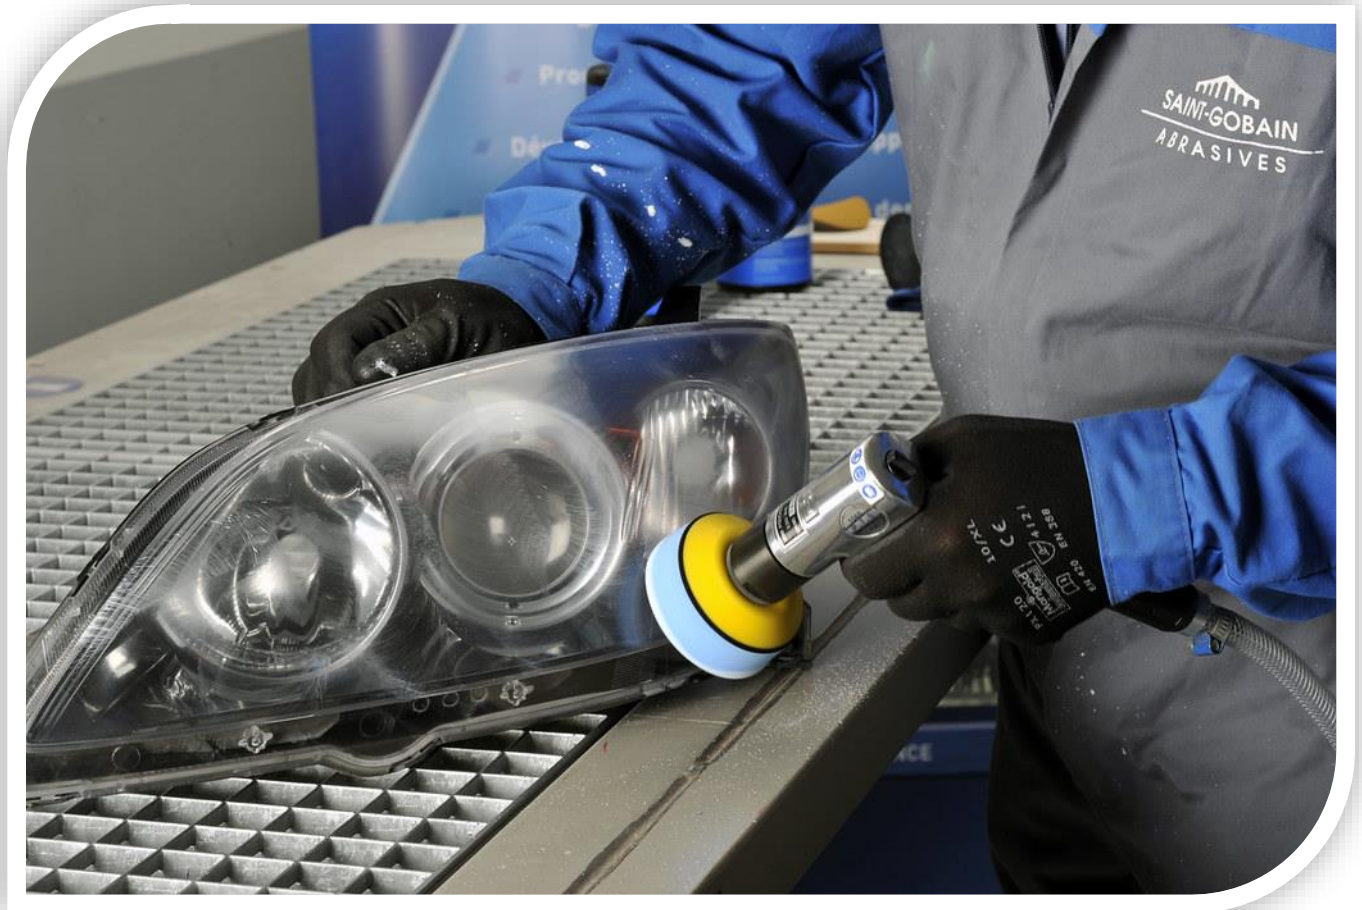

Koplamp reparatie