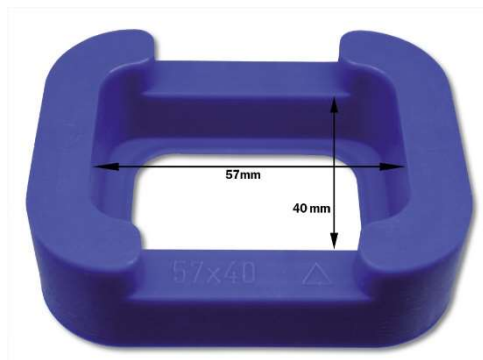

Product description	Dimensions	Material	Quantity	SKS code
SKS SENSOR REFILL MOULD	57x40MM	PLASTIC	1 PIECE	9201138151