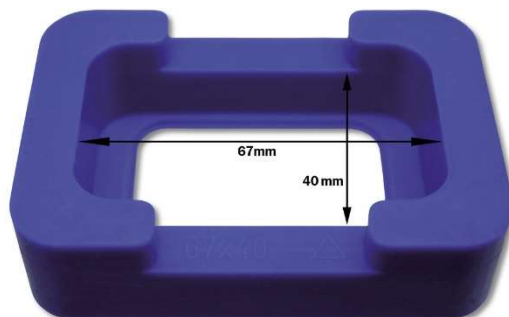

Corresponding vehicles

- ALFA ROMEO 159 (05-11) - EUROCODE: 2039
- ALFA ROMEO Brera/Spider III (06-10) - EUROCODE: 2040 (10/2009-2015)
- CITROEN C4 (04-10) - EUROCODE: 2732
- CITROEN C4 Picasso/Grand Picasso (06-13) - EUROCODE: 2735
- CITROEN C5 (01-08) - EUROCODE: 2727 (03/2003-2008)
- CITROEN C8 (02-14) - EUROCODE: 2728 (07/2006-2014)
- CITROEN Jumpy II (07-15) - EUROCODE: 2736
- CITROEN Xantia (93-01) - EUROCODE: 2720
- CITROEN Xsara (97-04) - EUROCODE: 2725
- CITROEN Xsara Picasso (00-06) - EUROCODE: 2729
- FIAT Bravo (07-) - EUROCODE: 3365
- FIAT Ulysse II (02-14) - EUROCODE: 3357 (07/2006-2014)
- FORD C-Max (03-10) - EUROCODE: 3565
- FORD Fiesta VI (01-08) - EUROCODE: 3562
- FORD Focus (04-10) - EUROCODE: 3566
- FORD Fusion (02-12) - EUROCODE: 3563
- LANCIA Delta (08-14) - EUROCODE: 4740
- LANCIA Phedra (02-10) - EUROCODE: 4738 (07/2006-2010)
- OPEL Astra H (04-10) - EUROCODE: 6302